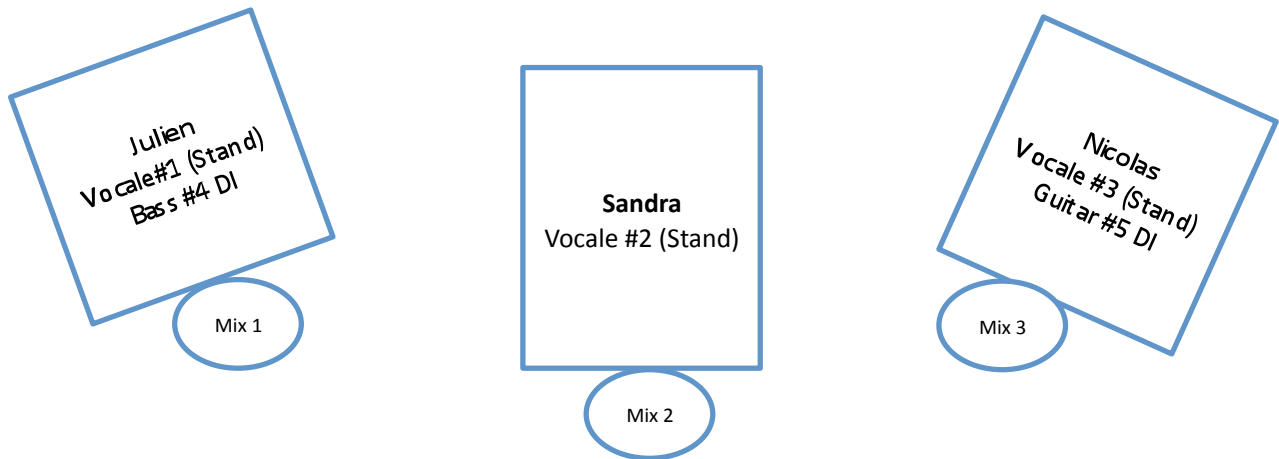

Fiche technique: Sandra Le Couteur

Patch list	
1	Vocal Julien(sm 58) + Stand
2	Vocal Sandra (sm 58) + Stand
3	Vocal Nicolas (sm 58) + Stand
4	Bass (DI)
5	Guitar (DI)